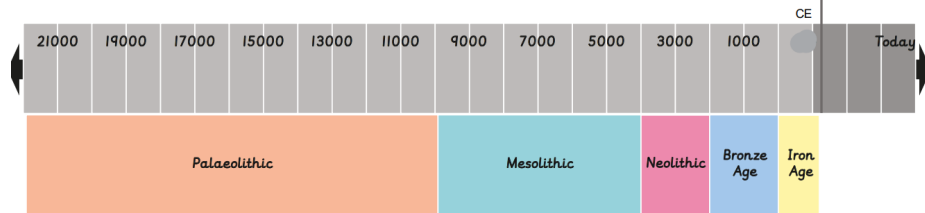

History - Year 3

Autumn

Stone Age to

Iron Age

prehistoric/ prehistory	The time before written record.
Stone Age	The period of prehistory when weapons and tools were made of stone.
Bronze Age	The period when weapons and tools were made of bronze .
Iron Age	The historical period after the Bronze Age when iron was used for tools and weapons.
culture	The ideas, customs, and social behaviour of a particular people or society.
archaeologist	A scientist who learns about the past by digging up and studying old things people left behind. These old objects they study are called artifacts (tools, buildings and bones).
hunter-gatherers	A group of people who move around hunting or collecting food.
settlement	A place where people live together as a community.
tribe	A group of people with shared values and one leader. They might share same language, culture etc.
trade	The buying, selling and exchanging of objects.

Romans invade Britain.

People had begun to develop methods of farming.

Bronze and other metals had begun to be used and traded.